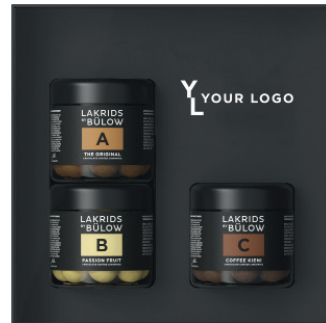

DANISH CONFECTIONERY

LAKRIDS^{BY} BÜLOW

CUSTOM SOLUTIONS

Your brand - Our liquorice - The perfect combination!

CUSTOM SOLUTIONS

MINI

CUSTOM BLACK & WHITE

MINI

CUSTOM ALL COLOURS

TOP LABEL JAR

SMALL - REGULAR - LARGE

BOX OF MINIS

60 pcs of MINIS (D - SALT & CAMEL)

INLAY

BLACK BOX

TOP LABEL JAR

X-SMALL

GIFT CASE SOLUTION

SMALL / REGULAR

ADVENT CALENDAR

CUSTOM LABEL

DESIGN: one design per order.

We need your logo in a vector format. Either eps format or ai format.
It will be checked and approved by our creative team.

MINI BLACK & WHITE

MINI ALL COLOURS

Y
L YOUR LOGO

TOP LABEL

TOP LABEL

TOP LABEL BOX OF MINIS

BLACK BOX INLAY

TOP LABEL